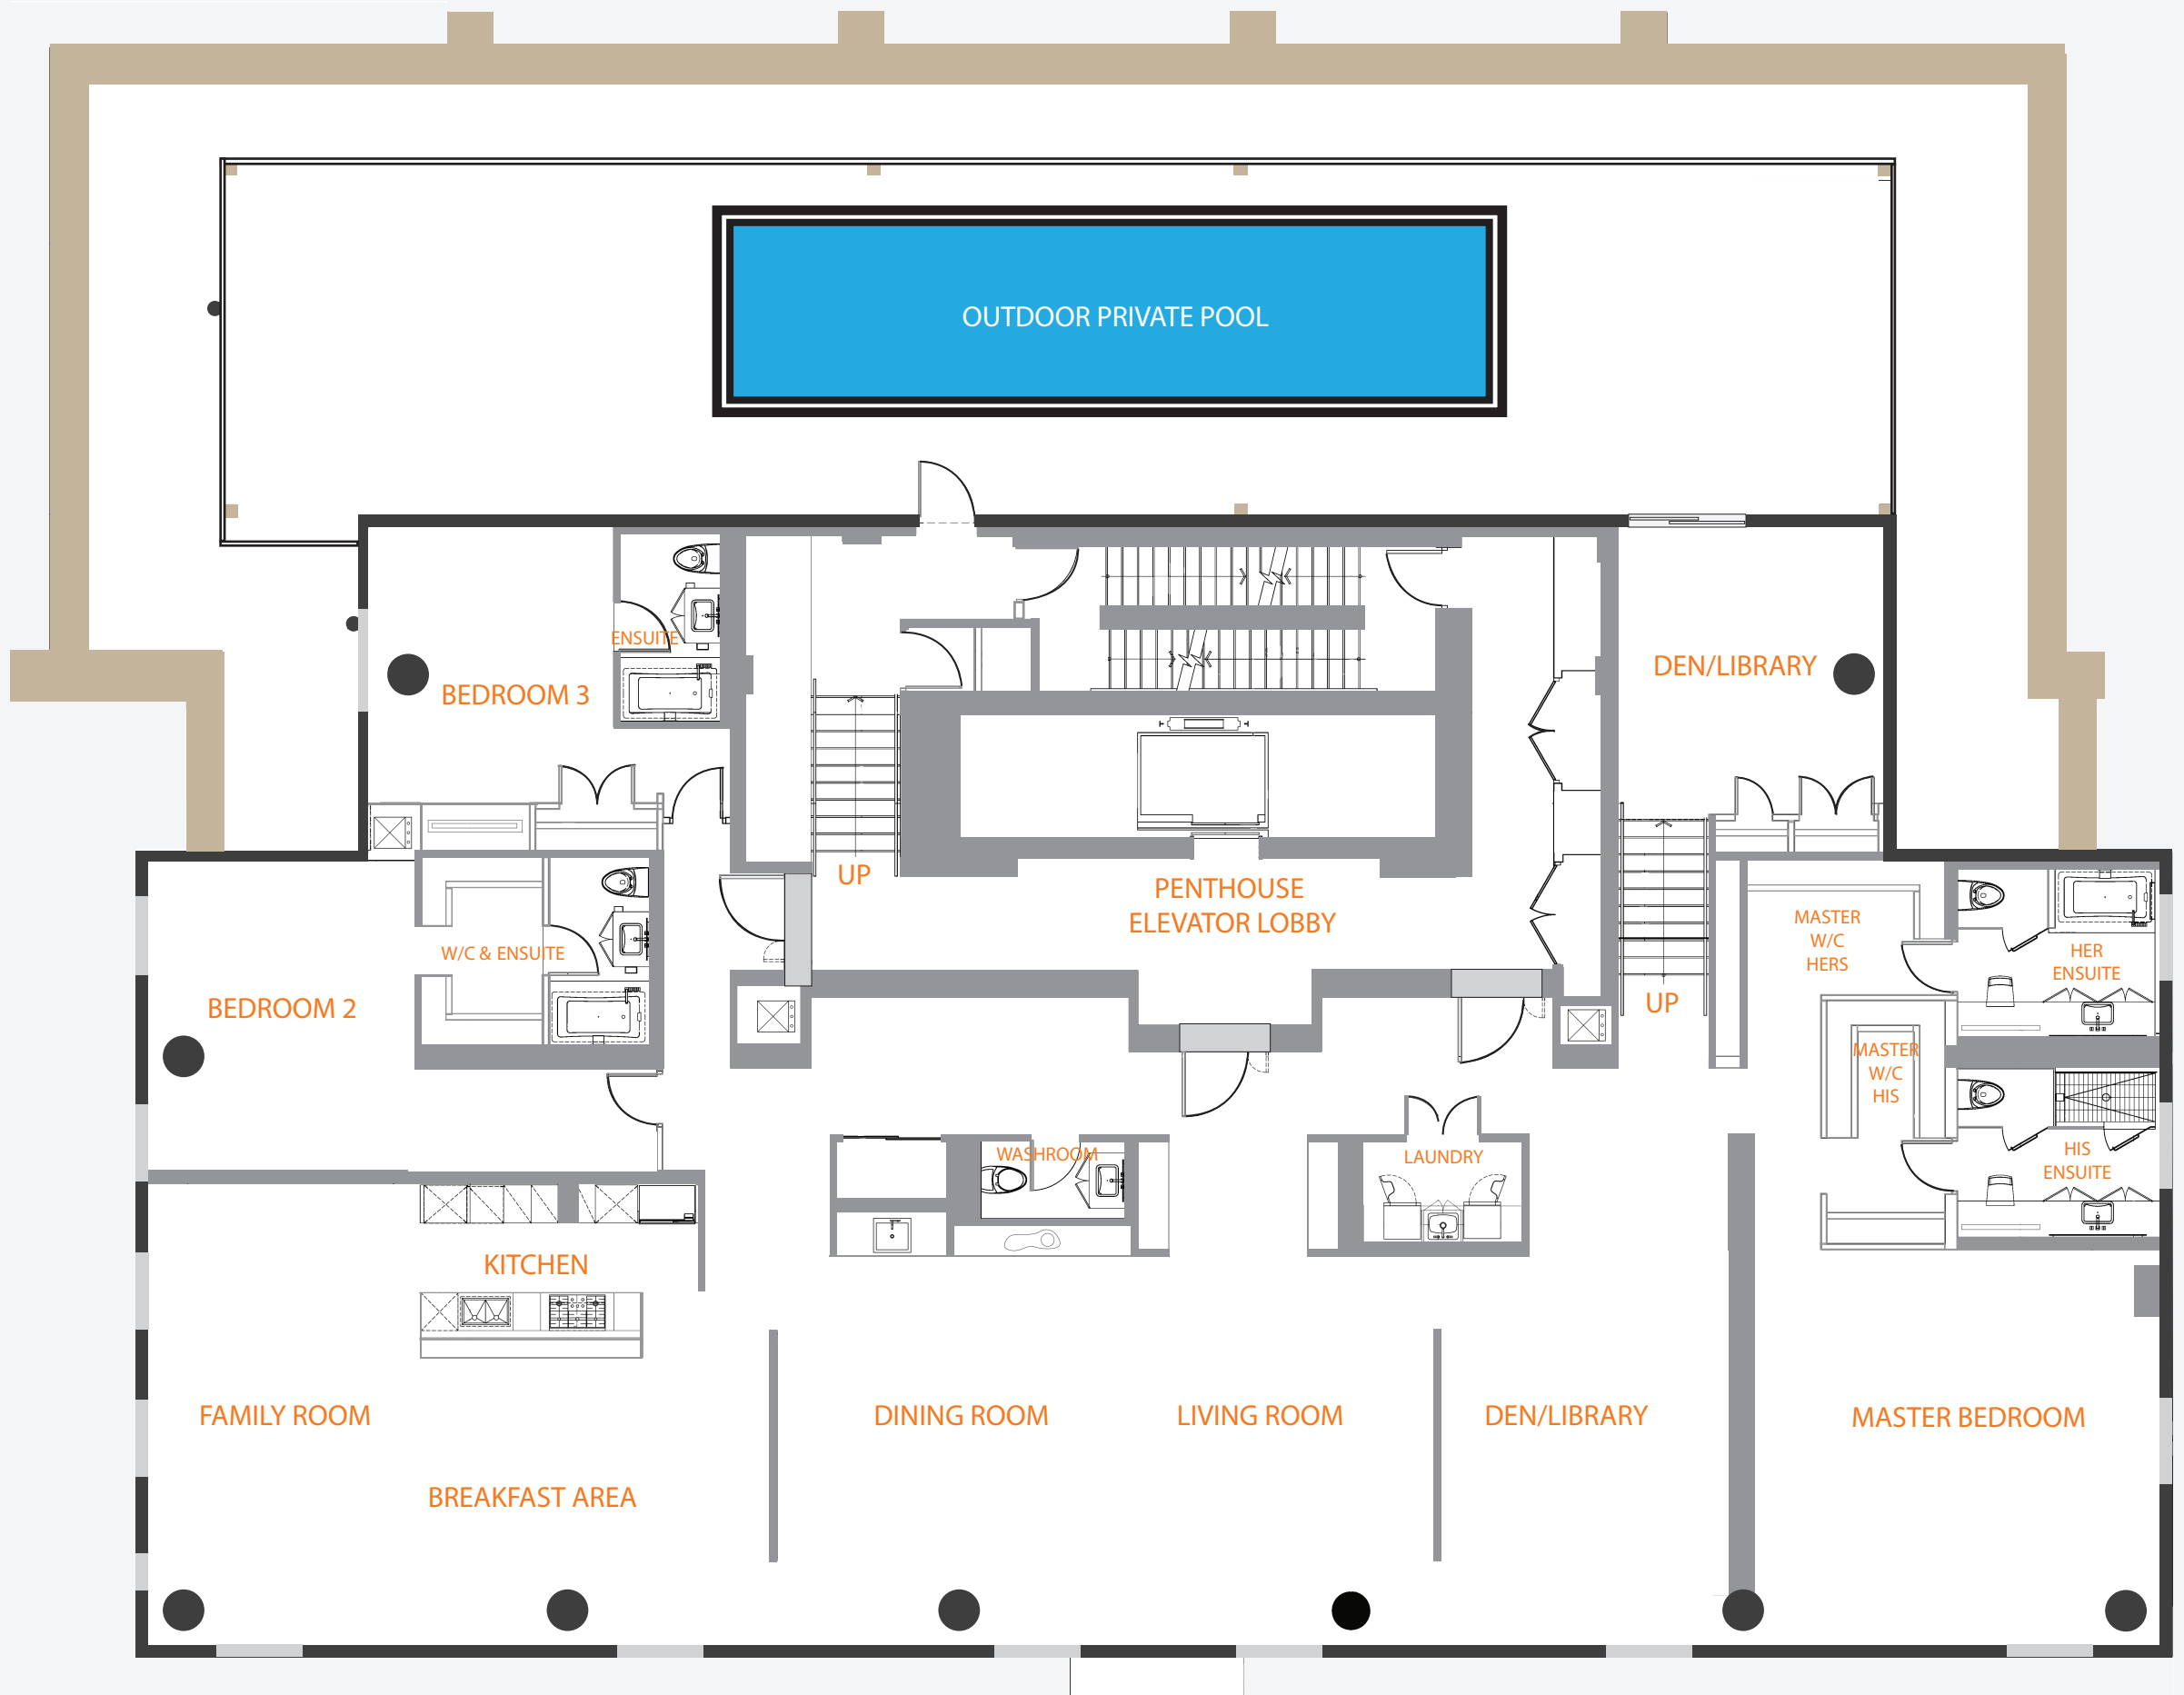

PENTHOUSE 01

3 BEDROOM + DEN & LIBRARY (FLOOR 46)

6554 TOTAL SQ.FT.
5163 SQ. FT. + OUTDOOR AREA (1391 SQ. FT.)

JOHN STREET

ADELAIDE STREET WEST

THE
PINNACLE
on
ADELAIDE